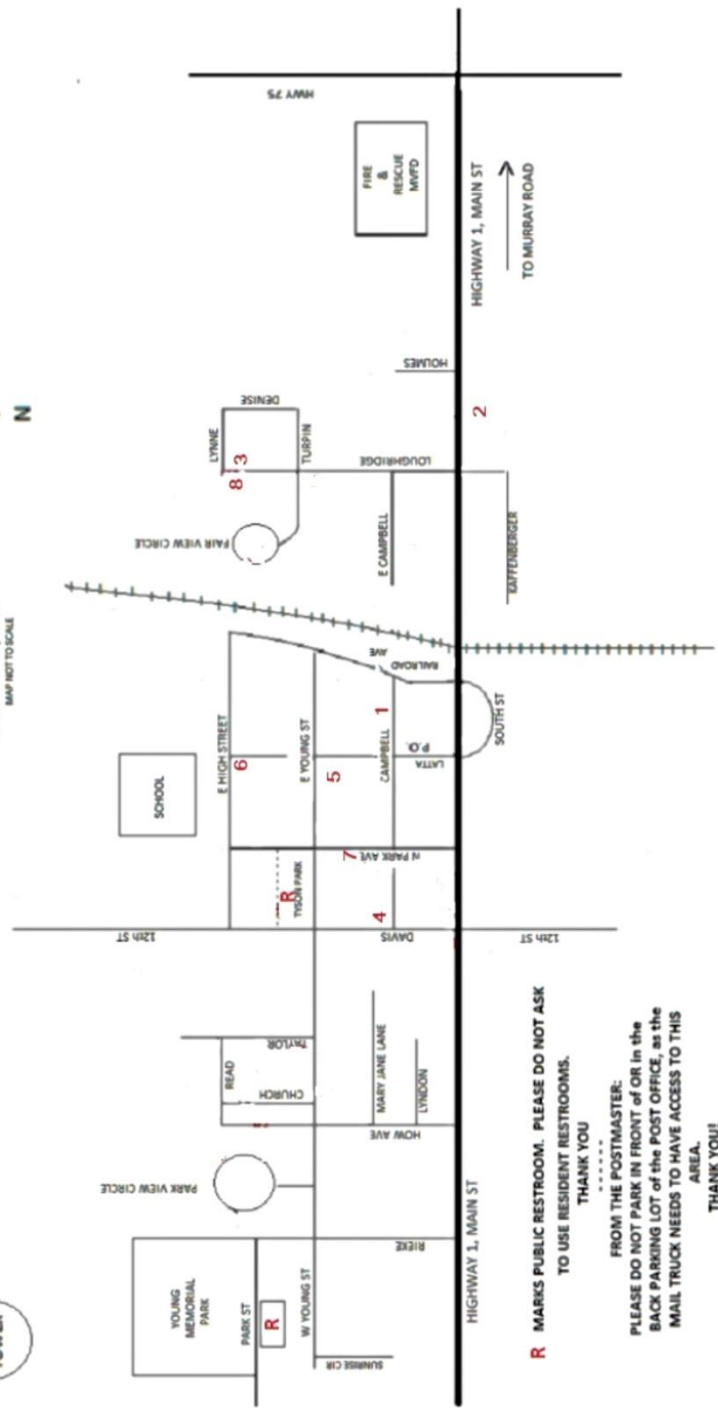

2022 MURRAY GARAGE SALES

MAY 20-21

CORRESPONDS TO LOCATION ON REVERSE

UNLESS NOTED, ALL SALES, FRI - SAT

1. * SAT ONLY, 8 a – 3 p, 215 E CAMPBELL – Lawn mowers, ladies jewelry, purses
2. 723 E MAIN ST – Tools, household misc., furniture
3. 309 N LOUGHRIDGE – Clothes, baby, toddler, adult, desk w/bookshelf, china hutch, house décor
4. 124 W CAMPBELL – Halloween & Christmas villages
5. 125 E YOUNG – Antiques, vintage and collectibles, rustic décor, furniture, baby to 2T clothes, dishes, pictures and lots more
6. 308 N LATTA – Snow blowers, TVs, tools, electronics, vintage record albums, car parts and manuals
7. 204 N PARK AVE – Boy's 8-16 clothes/shoes/boots, (3 wardrobes), books, handmade crochet items, baked goods
8. 312 N LOUGHRIDGE – Beer items, tack-saddle, porcelain baby dolls, wood doll high chairs, doll wicker rocker, misc.

MURRAY, NE
MAP NOT TO SCALE

R MARKS PUBLIC RESTROOM. PLEASE DO NOT ASK
TO USE RESIDENT RESTROOMS.
THANK YOU

FROM THE POSTMASTER:
PLEASE DO NOT PARK IN FRONT of OR in the
BACK PARKING LOT of the POST OFFICE, as the
MAIL TRUCK NEEDS TO HAVE ACCESS TO THIS
AREA.
THANK YOU!